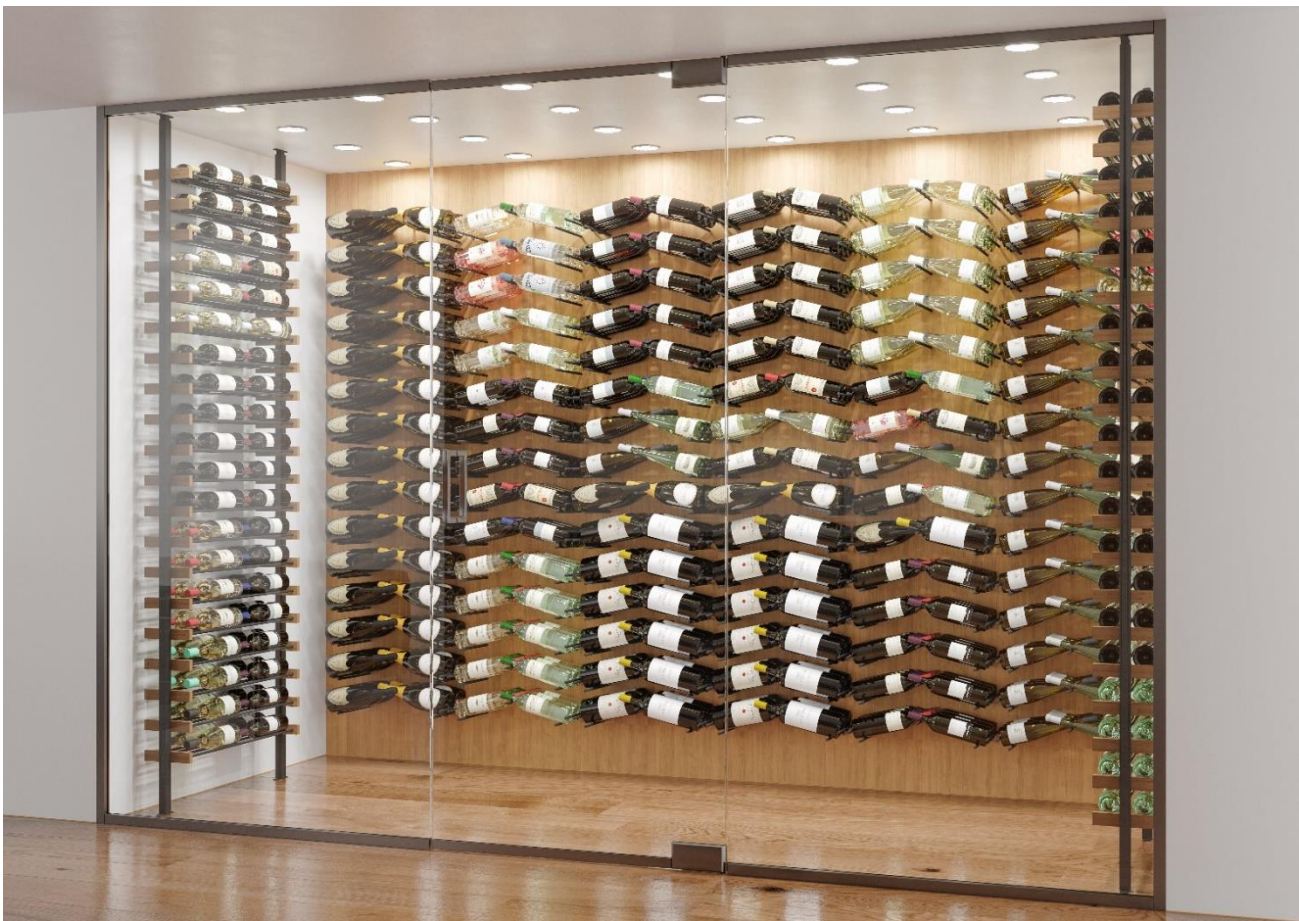

PRODUCT INFORMATION

COVINI GMBH

Xi Wine systems pat. reg. ♦ Am Neuner 45 ♦ A-6890 Lustenau ♦ T +43 5577 82076 ♦ office@xi-system.com ♦ www.xi-system.com
VAT ATU 59699213 / DE 265020277 ♦ Comm. reg. no: 71800p ♦ LG Feldkirch ♦ IBAN: AT23 5800 0146 1549 8026 ♦ BIC: HYPVAT2B