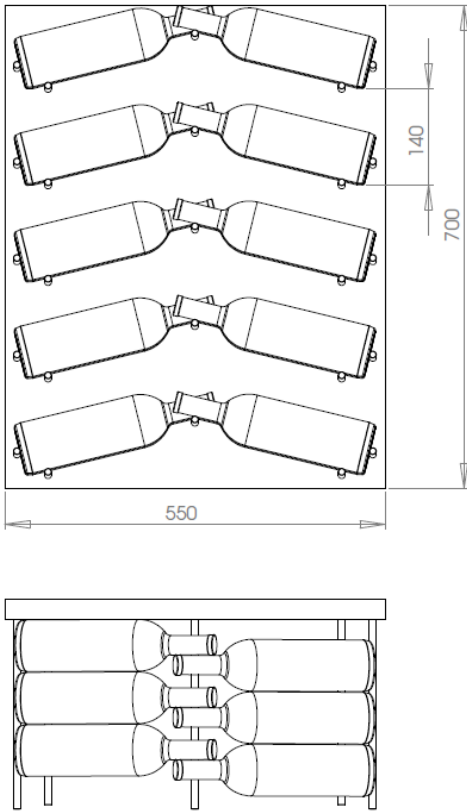

PRODUCT INFORMATION

COVINI GMBH

Xi Wine systems pat. reg. ♦ Am Neuner 45 ♦ A-6890 Lustenau ♦ T +43 5577 82076 ♦ office@xi-system.com ♦ www.xi-system.com
VAT ATU 59699213 / DE 265020277 ♦ Comm. reg. no: 71800p ♦ LG Feldkirch ♦ IBAN: AT23 5800 0146 1549 8026 ♦ BIC: HYPVAT2B