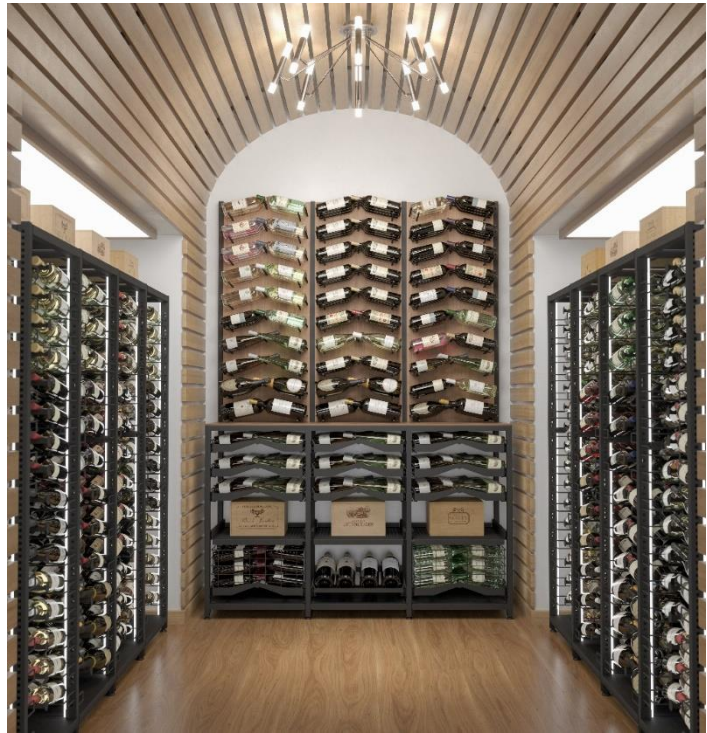

PRODUCT INFORMATION

COVINI GMBH

Xi Wine systems pat. reg. ♦ Am Neuner 45 ♦ A-6890 Lustenau ♦ T +43 5577 82076 ♦ office@xi-system.com ♦ www.xi-system.com
VAT ATU 59699213 / DE 265020277 ♦ Comm. reg. no: 71800p ♦ LG Feldkirch ♦ IBAN: AT23 5800 0146 1549 8026 ♦ BIC: HYPVAT2B