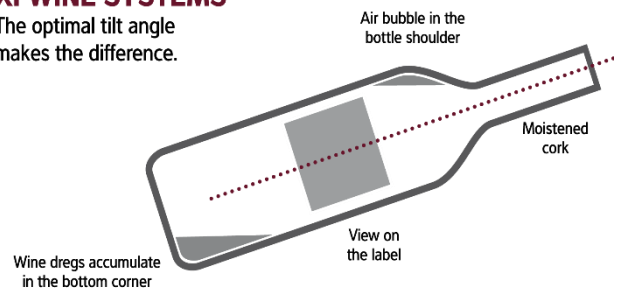

### The patented X-idea:

- Perfect tilt angle for all bottles:
  - Moistened cork at any time, air bubble in the bottle shoulder  
→ Long-term storage without loss of quality
  - Wine dregs accumulated in the bottom corner  
→ Easy to decant without waiting
- Perfect overview: View on the labels to avoid extensive searching
- Efficiency:
  - Up to 30 bottles storage capacity (per element with 700 mm / 27.56" height)
  - Direct access up to the last bottle
  - Simple stocktaking
- Universal system: suitable for 99 % of all bottle types 0,5 – 1,5 l
- Modular principal: Expandable according to (changing) needs
- European high-quality product: Austrian invention, European production, dampproof product: Ideally suited for moist cellar rooms through high quality materials
- Combinable with **Xi Counter** / **Xi Rack** or wall mounted
- Available MDF, hardwood (Oak) or glass cover for **Xi Counter**

### Technical details / construction:

- Wall mounted:
  - Element size W 550 x H 700 x D 298 mm (Plate D 29mm) / W 21.65" x H 27.56" x D 11.73" (Plate D 1.18")
  - Placement of any number of elements next to and on top of each other, end to end
  - Rear fastening with raised heads on the wall (including drilling template)
- Based on **Xi Counter**:
  - **Xi Counter**: Basic W 610 x D 580 x H 1090 mm / W 24.02" x D 22.83" x H 42.91" (plus adjustable foot 20mm / 0.79" and plate 20mm / 0.79")
  - **Xi Counter**: Extension W 580 x D 580 x H 1090 mm / W 22.83" x D 22.83" x H 42.91" (plus adjustable foot 20mm / 0.79" and plate 20mm / 0.79")
  - **Xi Wall**: On top construction on **Xi Counter** - basic and extension, H 700mm / 27.56" = total 1810mm / 71.26" (plus adjustable foot 20mm / 0.79"), width 550mm / 21.65" plus vertical metal bar for fixing
- Easy assembling

### Xi WINE SYSTEMS

The optimal tilt angle makes the difference.

**Xi Wall**