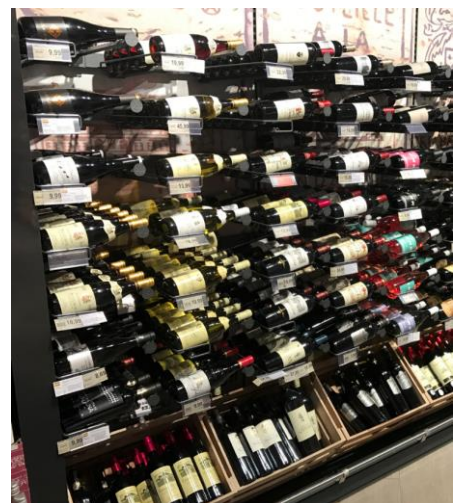

Xi Shop

Perfect and space-saving presentation at the point of sales (POS).

Standing wine bottles at the POS are history. **Xi Shop**, the professional system for the quality oriented wine sale, presents the wine bottles in a lying position. Thus, it is possible to have a wide range of wines available on a limited space. The modular system supports the professional wine traders to adjust the system according to (changing) needs in the **Xi** typical manner.

The patented X-idea:

- Professional wine presentation and perfect overview: lying position, view on the labels to avoid extensive searching
- Adjustable tilt angle for all bottles: moistened cork, wine dregs in the bottom corner
- Universal system: suitable for 99 % of all bottle types and sizes from 0,375 l to 3 l
- European high-quality product: Austrian invention, European production
- Dampproof product: Ideally suited for moist cellar rooms through galvanized and powder coated steel. Wider wine range on the same sales area
- Labelling and description directly at the wine
- Individual configuration possibilities, combinable with carton selling
- Effective customer guidance system through direction of bottles
- To be integrated in any common shop systems
- Existing wine department can be adjusted easily
- Fast and easy handling of wines
- Marginal cleaning efforts
- Measurements: 1000/1250/1330 mm / 39.37/49.21/52.36", depending on quantity - each length possible

PRODUCT INFORMATION

Compare of capacity „Discounter vs. speciality stores“

Storage type	length	depth	height	bottles in height	bottles in length	bottles in depth	quantity of types of wine
Discounter-presentation (standing)	1250 /49.21"	600 /23.62"	1800 /70.87"	5	13	6	32 (2 rows per type)
Speciality store presentation (in optimal Xi angle)	1250 /49.21"	600 /23.62"	1800 /70.87"	12	4	6	48 (1 bottle rest per type)