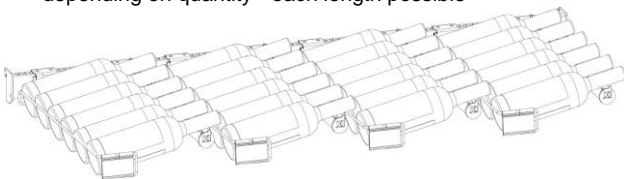

Xi Shop

Perfect and space-saving presentation at the point of sales (POS).

Standing wine bottles at the POS are history. **Xi Shop**, the professional system for the quality oriented wine sale, presents the wine bottles in a lying position. Thus, it is possible to have a wide range of wines available on a limited space. The modular system supports the professional wine traders to adjust the system according to (changing) needs in the **Xi** typical manner.

The patented X-idea:

- Professional wine presentation and perfect overview: lying position, view on the labels to avoid extensive searching
- Adjustable tilt angle for all bottles: moistened cork, wine dregs in the bottom corner
- Universal system: suitable for 99 % of all bottle types and sizes from 0,375 l to 3 l
- European high-quality product: Austrian invention, European production
- Dampproof product: Ideally suited for moist cellar rooms through galvanized and powder coated steel. Wider wine range on the same sales area
- Labelling and description directly at the wine
- Individual configuration possibilities, combinable with carton selling
- Effective customer guidance system through direction of bottles
- To be integrated in any common shop systems
- Existing wine department can be adjusted easily
- Fast and easy handling of wines
- Marginal cleaning efforts
- Measurements: 1000/1250/1330 mm / 39.37/49.21/52.36", depending on quantity - each length possible

PRODUCT INFORMATION

Compare of capacity „Discounter vs. speciality stores“

Storage type	length	depth	height	bottles in height	bottles in length	bottles in depth	quantity of types of wine
Discounter-presentation (standing)	1250 /49.21"	600 /23.62"	1800 /70.87"	5	13	6	32 (2 rows per type)
Speciality store presentation (in optimal Xi angle)	1250 /49.21"	600 /23.62"	1800 /70.87"	12	4	6	48 (1 bottle rest per type)