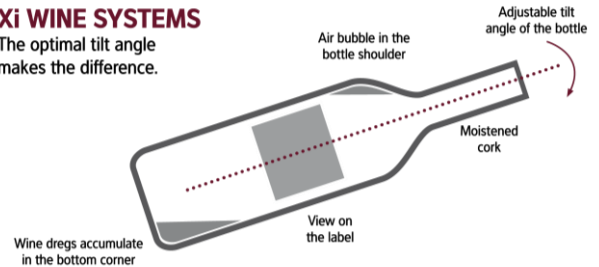

Xi WINE SYSTEMS

The optimal tilt angle makes the difference.

COVINI GMBH

Xi Wine systems pat. reg. ♦ Am Neuner 45 ♦ A-6890 Lustenau ♦ T +43 5577 82076 ♦ office@xi-system.com ♦ www.xi-system.com
VAT ATU 59699213 / DE 265020277 ♦ Comm. reg. no: 71800p ♦ LG Feldkirch ♦ IBAN: AT23 5800 0146 1549 8026 ♦ BIC: HYPVAT2B