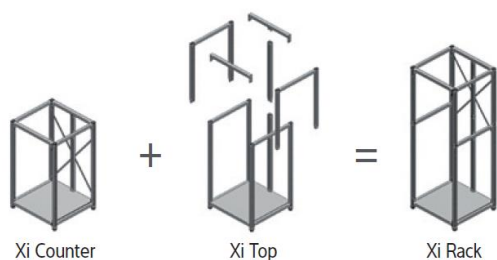

Xi Rack Bordeaux

Optimised extension for bordeaux boxes.

A professionally equipped wine cellar is a must have for any wine lover. **Xi wine systems** provides the perfect solution for high demands. As for example the **Xi Rack**, the intelligent wine rack. Also available with extension for wooden bordeaux boxes.

The patented X-idea:

- Modular principal: adjustable and expandable according to (changing) needs; flexible, combinable accessories
- European high-quality product: Austrian invention, European production, dampproof product: Ideally suited for moist cellar rooms through galvanized and powder coated steel
- Combinable with **Xi Counter** (bar table height), **Xi Rack** (1800 mm wine rack) and **Xi Wall** (wall rack)

Technical details / construction:

- Based on **Xi Counter Bordeaux**:
 - **Xi Counter Bordeaux**: Basic W 450 x D 580 x H 1090 mm / W 17.7" x D 22.83" x H 42.91" (plus adjustable foot 20mm / 0.79")
 - **Xi Counter Bordeaux**: Extension W 420 x D 580 x H 1090 mm / W 16.54" x D 22.83" x H 42.91" (plus adjustable foot 20mm / 0.79")
 - **Xi Top Bordeaux**: On top construction on **Xi Counter** - basic and extension, H 717mm / 28.23" = total 1807mm / 71.14" (plus adjustable foot 20mm / 0.79")
- max. capacity wooden bordeaux boxes (boxes / 6 bottles: W 330 x D 270 x H 210mm / W 13" x D 10.63" x H 8.27" or half quantity of 12 bottle boxes):
 - Xi Counter Bordeaux**: Bottom shelf plus 3 x Etagere / Select drawer = 8 bordeaux boxes á 6 bottles
 - Xi Rack Bordeaux**: Bottom shelf plus 6 x Etagere / Select drawer = 14 bordeaux boxes á 6 bottles
- Height-adjustable feet
- Easy, tool-free assembling
- Optional integrated LED lighting available