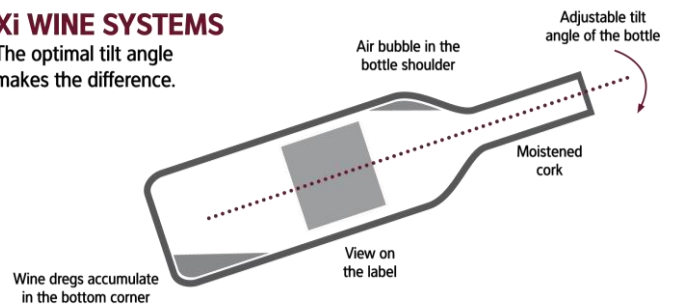

## Xi Grand

The wine rack for big bottles.

**Xi Grand** - The system for „big bottles“ from 3 to 30 litres. Whether double magnum, Nebuchadnezzar or Melchizedek -

**Xi Grand** gets big bottles into a top-position and shows the competence of every grand-sommelier.

### The patented X-idea:

- Adjustable tilt angle for all big bottles: moistened cork, wine dregs in the bottom corner
- Perfect overview: view on the labels to avoid extensive searching, clear and flexible
- Universal system: 99 % of all bottle types and sizes storable, from 3l double magnum to 30 l Melchizedek
- Modular principal: adjustable and expandable according to (changing) needs, flexible, combinable accessories
- European high quality product: Austrian invention, European production, dampproof: Ideally suited for moist cellar rooms through galvanized and powder coated steel
- Standard configuration: 6 carrier bars + 6 pair of bottle layers, endless extendable
- Basic W 698 x D(L) 270 / (XL) 320 x H 1830 mm / W 27.48" x D(L) 10.63" / (XL) 12.60" x H 72.05"
- Extension W 668 x D(L) 270 / (XL) 320 x H 1830 mm / W 26.30" x D(L) 10.63" / (XL) 12.60" x H 72.05"
- Bottle layer L for 3 - 9 litres Ø max. 190 mm / 7.48"
- Bottle layer XL for 12 – 30 litres Ø max. 275 mm / 10.83"
- Loading capacity per shelving unit up to **max. 100 kg**
- Easy wall mounting on **concrete walls** and adjustable feet

### Xi WINE SYSTEMS

The optimal tilt angle makes the difference.

Xi Grand: 1 x Grand Base and 2 x Grand Extension (sample picture)