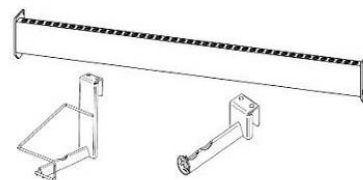

### The patented X-idea:

- Adjustable tilt angle for all big bottles: moistened cork, wine dregs in the bottom corner
- Perfect overview: view on the labels to avoid extensive searching, clear and flexible
- Universal system: 99 % of all bottle types and sizes storable, from 3l double magnum to 30 l Melchizedek
- Modular principal: adjustable and expandable according to (changing) needs, flexible, combinable accessories
- European high quality product: Austrian invention, European production, dampproof: Ideally suited for moist cellar rooms through galvanized and powder coated steel
- Standard configuration: 6 carrier bars + 6 pair of bottle layers, endless extendable
- Basic W 698 x D(L) 270 / (XL) 320 x H 1830 mm / W 27.48" x D(L) 10.63" / (XL) 12.60" x H 72.05"
- Extension W 668 x D(L) 270 / (XL) 320 x H 1830 mm / W 26.30" x D(L) 10.63" / (XL) 12.60" x H 72.05"
- Bottle layer L for 3 - 9 litres Ø max. 190 mm / 7.48"
- Bottle layer XL for 12 – 30 litres Ø max. 275 mm / 10.83"
- Loading capacity per shelving unit up to **max. 100 kg**
- Easy wall mounting on **concrete walls** and adjustable feet

### Xi WINE SYSTEMS

The optimal tilt angle makes the difference.

Xi Grand: 1 x Grand Base and 2 x Grand Extension (sample picture)

### Carrier bar + pair of bottle layer

3 - 9 liters      size L  
9 - 30 liters    size XL