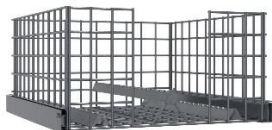

#### The patented X-idea:

- Perfect, adjustable tilt angle for all bottles:
  - Moistened cork at any time, air bubble in the bottle shoulder → Long-term storage without loss of quality
  - Wine dregs accumulated in the bottom corner → Easy to decant without waiting
- Perfect overview: View on the labels to avoid extensive searching
- Efficiency:
  - Up to 104 bottles storage capacity (1100 mm height)
  - Direct access up to the last bottle
- Universal system: suitable for 99 % of all bottle types and sizes (until 6 litres)
- Modular principal: adjustable and expandable according to (changing) needs; flexible, combinable accessories
- European high-quality product: Austrian invention, European production, dampproof product: Ideally suited for moist cellar rooms through galvanized and powder coated steel
- Bar table height: combinable with **Xi Rack**
- Available with MDF, hardwood (Oak) or glass cover plate

## Xi Counter versions

Xi Counter standard

Xi Counter with 4x  
Xi Gusto 90° turned  
as a presenter

Xi Counter combined with Xi Rack

## Xi Accessories

Xi level

13x0.75 | / 9x1.5 | bottles

Xi Cuvee drawer

13x0.75 | /9x1.5 | single bottles

Xi DoubleM drawer

4x3 | / 3x6 | bottles

Xi Gusto drawer

13x0.75 | /9x1.5 | open bottles

Xi Stock drawer

36x0,75 | bottles

Xi Select drawer

boxes and cartons

Xi Etagere fixed shelf

boxes and cartons