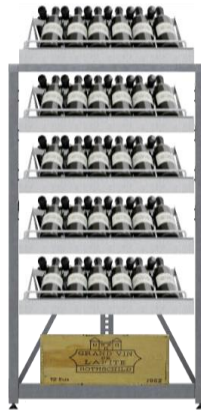

Xi Counter with 4x
Xi Gusto 90° turned
as a presenter