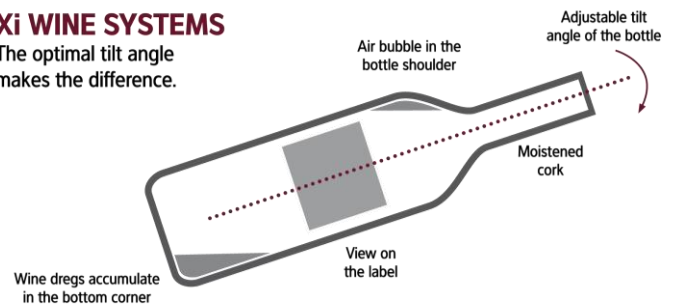

Technical details / construction:

- **Xi Counter**: Basic rack W 610 x D 580 x H 1090 mm / W 24.02" x D 22.83" x H 42.91" = bar table height (plus adjustable foot 20mm / 0.79" and plate 20mm / 0.79")
- **Xi Counter**: Extension rack W 580 x D 580 x H 1090 mm / W 22.83" x D 22.83" x H 42.91" (plus adjustable foot 20mm / 0.79" and plate 20mm / 0.79")
- Standard configuration: 4 **Xi levels** á 13 bottles = 52 bottles
- Max. capacity / Counter 8 **Xi levels** = 104 bottles (removal one left, one right)
- Height-adjustable feet
- Easy, tool-free assembling

Xi WINE SYSTEMS

The optimal tilt angle makes the difference.

Xi Counter (sample picture)

COVINI GMBH

Xi Wine systems pat. reg. ♦ Am Neuner 45 ♦ A-6890 Lustenau ♦ T +43 5577 82076 ♦ office@xi-system.com ♦ www.xi-system.com
VAT ATU 59699213 / DE 265020277 ♦ Comm. reg. no: 71800p ♦ LG Feldkirch ♦ IBAN: AT23 5800 0146 1549 8026 ♦ BIC: HYPVAT2B